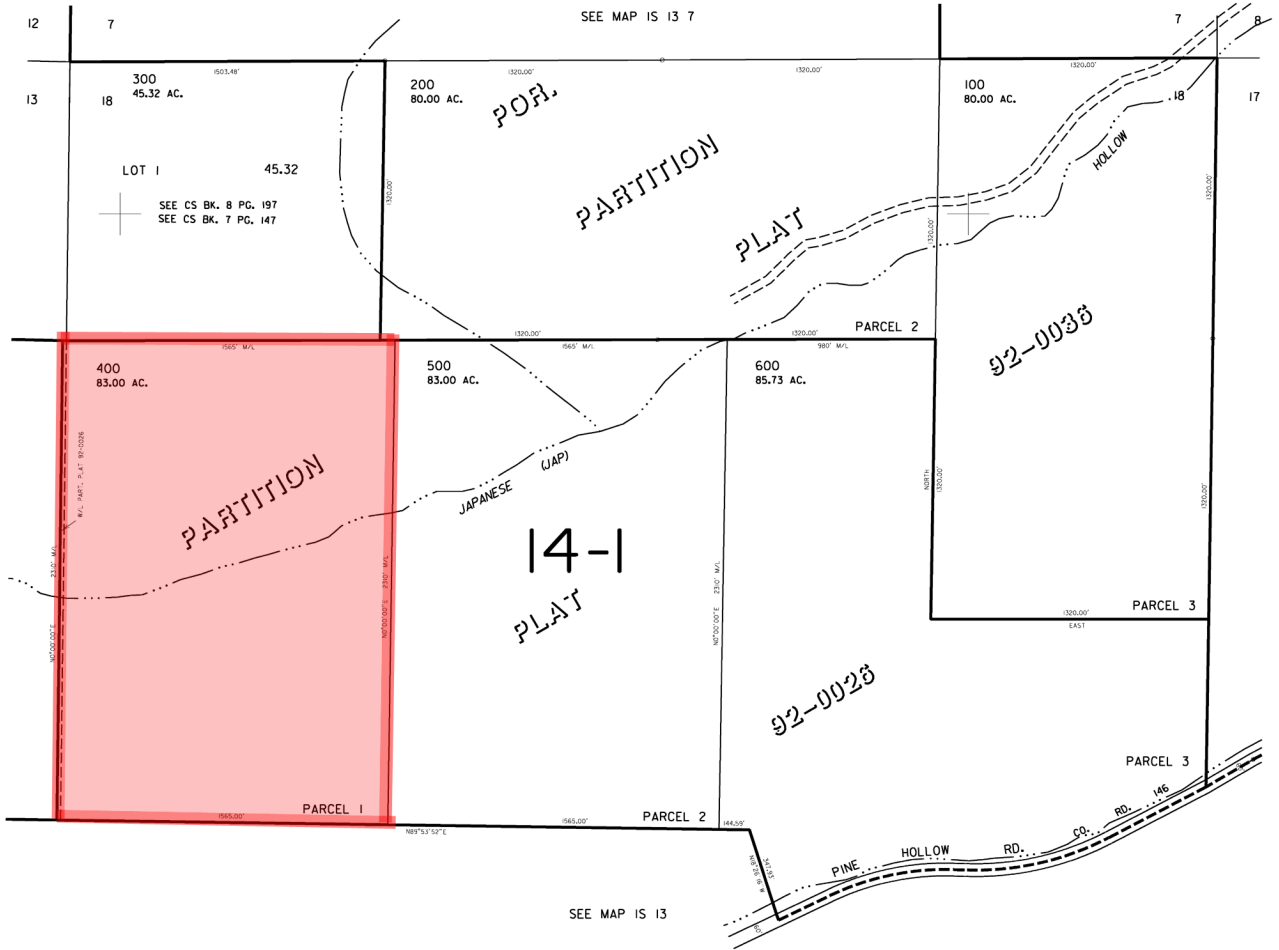

SECTION 18 T.15. R.13E. W.M.
WASCO COUNTY

IS 13

1" = 400'

661,000